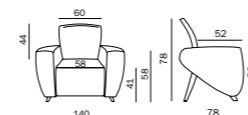

Design: Jake Hawkes/
Dauphin Design-Team

BO 03492

Buster Bobo
Sofa, Zweisitzer, Rückenlehne Vollpolster,
geschlossene Armlehnen/2-seater sofa,
fully upholstered backrest, closed armrests

BO 03491

Buster Bobo
Sessel, Rückenlehne Vollpolster, geschlos-
sene Armlehnen/Easy chair, fully-upholste-
red backrest, closed armrests