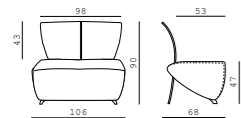

BO 03170

Zweisitzer, Sitz gepolstert, Rückenlehne Buche, Schichtholz weiß gebeizt/Two-seater, seat upholstered, backrest beech, laminated white stained wood

Bobo

Besticht Bobo als Sessel, Hocker oder Zweisitzer durch seine edle Ausführung, gelungenen Farbkombinationen und durchdachten Details, so sorgt Bobolino durch seine verspielten Formen für Begeisterung auch bei den lieben Kleinen. Romantische Details wie zum Beispiel die „Entenfüßchen“ zaubern einen Hauch von Fröhlichkeit in die Welt der jungen Generation.

If Bobo captivates as an easy chair, stool or two-seater thanks to its refined design, effective colour combinations and intelligent details, Bobolino inspires little ones too thanks to its playful design. Romantic details such as the “duck’s feet” provide a touch of magic which will delight the younger generation.

Design: Dauphin Design-Team/
Dietmar Scharping