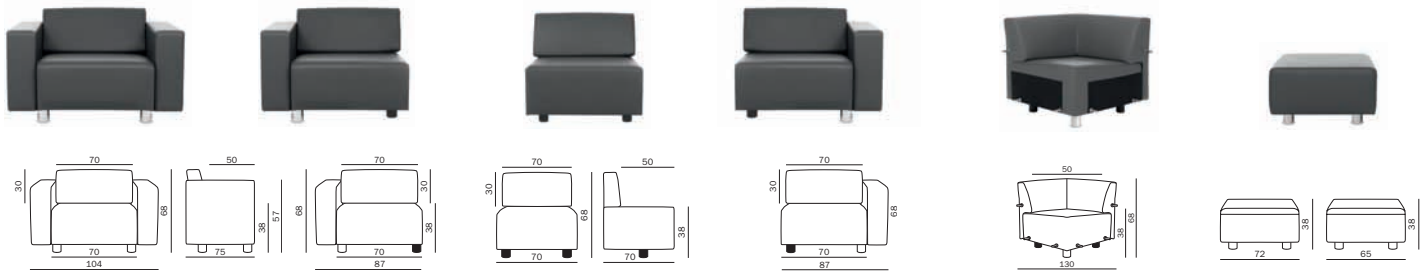

modular BA 42110 (S1)	modular BA 42111 (L)	modular BA 42120 (M)	modular BA 42112 (R)	modular BA 42140 (E)	modular BA 42130 (H)
Vollpolster/ Fully upholstered	Vollpolster/ Fully upholstered	Vollpolster/ Fully upholstered	Vollpolster/ Fully upholstered	Vollpolster/ Fully upholstered	Vollpolster/ Fully upholstered
104 x 75 x 68	87 x 75 x 68	70 x 70 x 68	87 x 75 x 68	130 x 70 x 68	72 x 65 x 38
Aluminium poliert Ø 70 mm/ Polished aluminium Ø 70 mm	Aluminium poliert Ø 70 mm/ Polished aluminium Ø 70 mm	Kunststoff Ø 70 mm/ Plastic Ø 70 mm	Aluminium poliert Ø 70 mm/ Polished aluminium Ø 70 mm	Aluminium poliert Ø 70 mm/ Polished aluminium Ø 70 mm	Aluminium poliert Ø 70 mm/ Polished aluminium Ø 70 mm

Konfigurationsbeispiele Configuration examples

- ☛ BA 42010
- ☛ BA 42020
- ☛ BA 42030

- BA 15110
- BA 15130

- ☛ BA 42110 (S1) BA 15130 (T2)
- ☛ BA 42111 (L)
- ☛ BA 42120 (M)
- ☛ BA 42140 (E)
- ☛ BA 42112 (R)