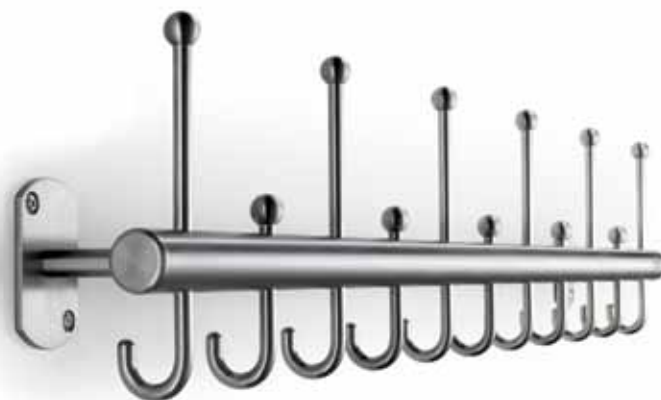

FINO WANDGARDEROBE | WALL-MOUNTED COAT RACK