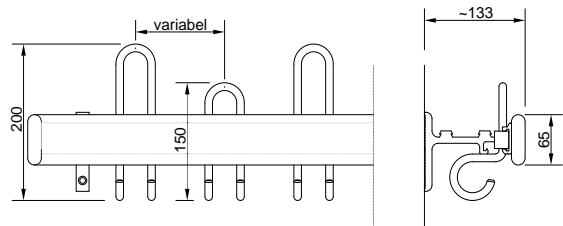

295

CERTEZZA WANDGARDEROBE | WALL-MOUNTED COAT RACK

WEITERE TRAVERSEN | OTHER CROSSBARS

Buche-Holztraverse
beech wood crossbar

MASSE | DIMENSIONS

CERTEZZA

HAKENVARIANTEN | HOOK TYPES

Doppel-
Mantel-Haken
double coat
hook