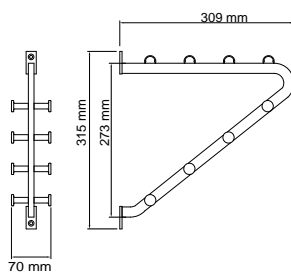

CASSETTA

MASSE | DIMENSIONS

NUMMERIERUNG | NUMBERING SYSTEM

Ausgabemarken mit Gruppennummernschild
cloakroom tokens
with group numbering

AUSFÜHRUNG . DESIGN

Der Reihen-Garderobenständer ist in vielen verschiedenen Farben erhältlich und kann in allen RAL Farben nach Hauskollektion pulverbeschichtet werden.

The coat rail is available in many colors and can be powder-coated in all RAL colors of our house collection.

Höhe

mit Gleitfüßen = 1742 mm
mit Lenkrollen = 1792 mm
mit Bodenbefestigung = 1726 mm
oder individuell anpassbar

Länge

1150-2350 mm in Abständen von 100 mm
weitere Längen individuell nach Kundenwunsch

Ausführung

Standrohre und Quertraversen
aus Präzisionsstahlrohr
Bügelkonsolen aus gebogenem Leichtmetallprofil
Hutablage aus geschliffenem Leichtmetallprofil

Optionen

mittige Schirmgarnitur mit Abtropfschale

Garderobenplätze

64 - 128

Preis

ab EUR 1.022,-

height

glider base = 1742 mm
castors = 1792 mm
floor mounting = 1726 mm
or individually adjustable

length

1150-2350 mm spaced at intervals of 100 mm
other lengths upon request

design

mounting stands and crossbars
made of precision steel
hanger brackets made of curved light metal profile
hat rack made of polished light metal profile

design options

central umbrella fitting with drip tray

user spaces

64 - 128

price

from EUR 1.022,-

138

297

295