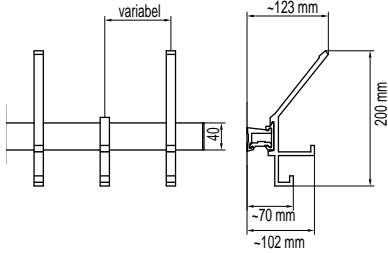

MASSE | DIMENSIONS